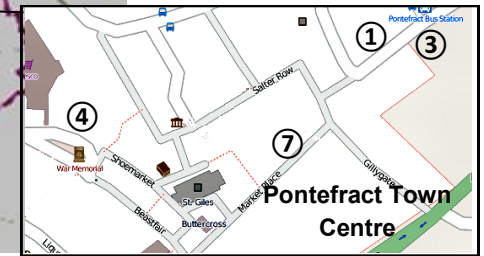

Whitwood

- ① **Bridge Inn** typically Greene-King IPA
- ② **New Wheatsheaf** John Smiths Cask
- ③ **Prince William** Marston EPA, Black Sheep BB

Knottingley & Ferrybridge

- ① **Foundry Lane WMC** Tetley Bitter
- ② **Knottingley Conservative Club** Tetley Bitter
- ③ **Steampacket** usually 2 changing Marstons

**REAL ALE IN
CASTLEFORD,
PONTEFRACT & DISTRICT**

 denotes guest ale

 denotes LocAle

Glasshoughton (insert map, above)

- ① **Birchwood Farm** Birchwood Farm Moorhouses beer  2-3 others North & Mids
-  ② **George V WMC** Sam Smith OBB, John Smith Bitter, Tetley Bitter  1 Ossett beer
-  ③ **Houghton** Black Sheep BB, Ossett beer
- ④ **Rock Inn** John Smiths Cask
- ⑤ **Royal Oak** Tetley Bitter
- ⑥ **Singing Chocker**  2 e.g. Wychwood, Landlord
- ⑦ **Winter Seam** Marston Pedigree  selected number

Pontefract (Town Centre shown on insert map – right)

- ① **Broken Bridge** Broken Bridge Moorhouses Pontus Fractus, Greene King Abbot, Ruddles Best Bitter  2-6 often Acorn, Moorhouses, Saltaire
- ② **Carleton** Greene-King IPA, Abbott, St Edmunds, Old Speckled Hen, Black Sheep BB  1
-  ③ **Golden Ball** Revolutions beers (up to 2)  4 inc Revolutions, Ossett
- ④ **Green Dragon** Tetley Bitter  2
- ⑤ **Hope & Anchor** Black Sheep BB

- ⑥ **Ladybalk Social Club** John Smiths Cask
- ⑦ **Liquorice Bush** Black Sheep Bitter, Tetley Bitter, Taylor Landlord
- ⑧ **Old Church Tavern** Black Sheep BB
- ⑨ **Olde Tavern**
- ⑩ **Robin Hood** East Coast Little John*, Bass  usually Abbeydale, Durham plus cider and perry